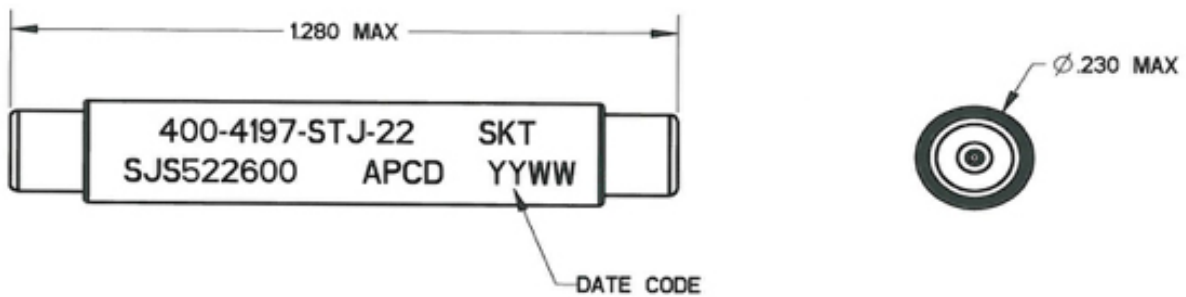

CONTACT QTY	CONTACT SIZE	PART NUMBER	ITT PART NUMBER	SOCKET CONTACTS (Not Included)	WIRE SIZE AWG	CRIMP TOOL	POSITIONER
1	22	SJS522600	400-4197-STJ-22	M39029/22-191	22,24,26,28,30,32	M22520/7-01	M22520/7-11
2 Bussed	22	SJS522601	400-4197-DTJ-22	M39029/22-191			

1 CONTACT - DIMENSIONS