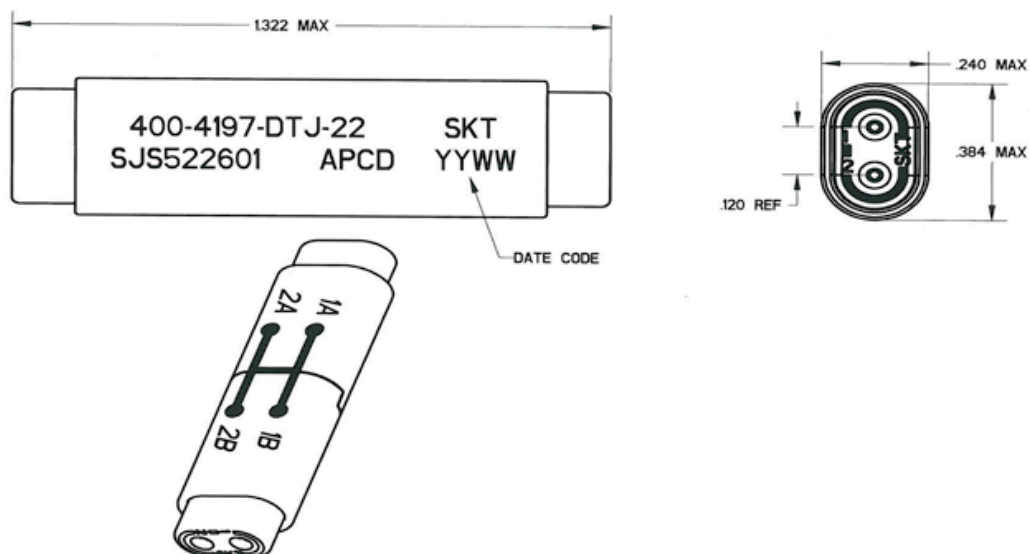

2 CONTACTS - DIMENSIONS